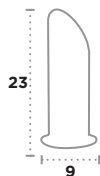

Fretwork

| | |
|-----------------|---|
| UK Product Code | 8221-1SS |
| EU Product Code |  EU8221-1SS |
| Body Finish | Satin Nickel / Chrome |
| Lamp | E27 / Max Watt 1 x 60W |

Uplighter

| | |
|-----------------|---|
| UK Product Code | 1561SS |
| EU Product Code |  EU1561SS |
| Body Finish | Satin Silver |
| Lamp | GU10 / Max Watt 1 x 35W |

Uplighter

| | |
|-----------------|---|
| UK Product Code | 3531SS |
| EU Product Code |  EU3531SS |
| Body Finish | Satin Silver |
| Lamp | GU10-LED / Max Watt 1 x 3W |